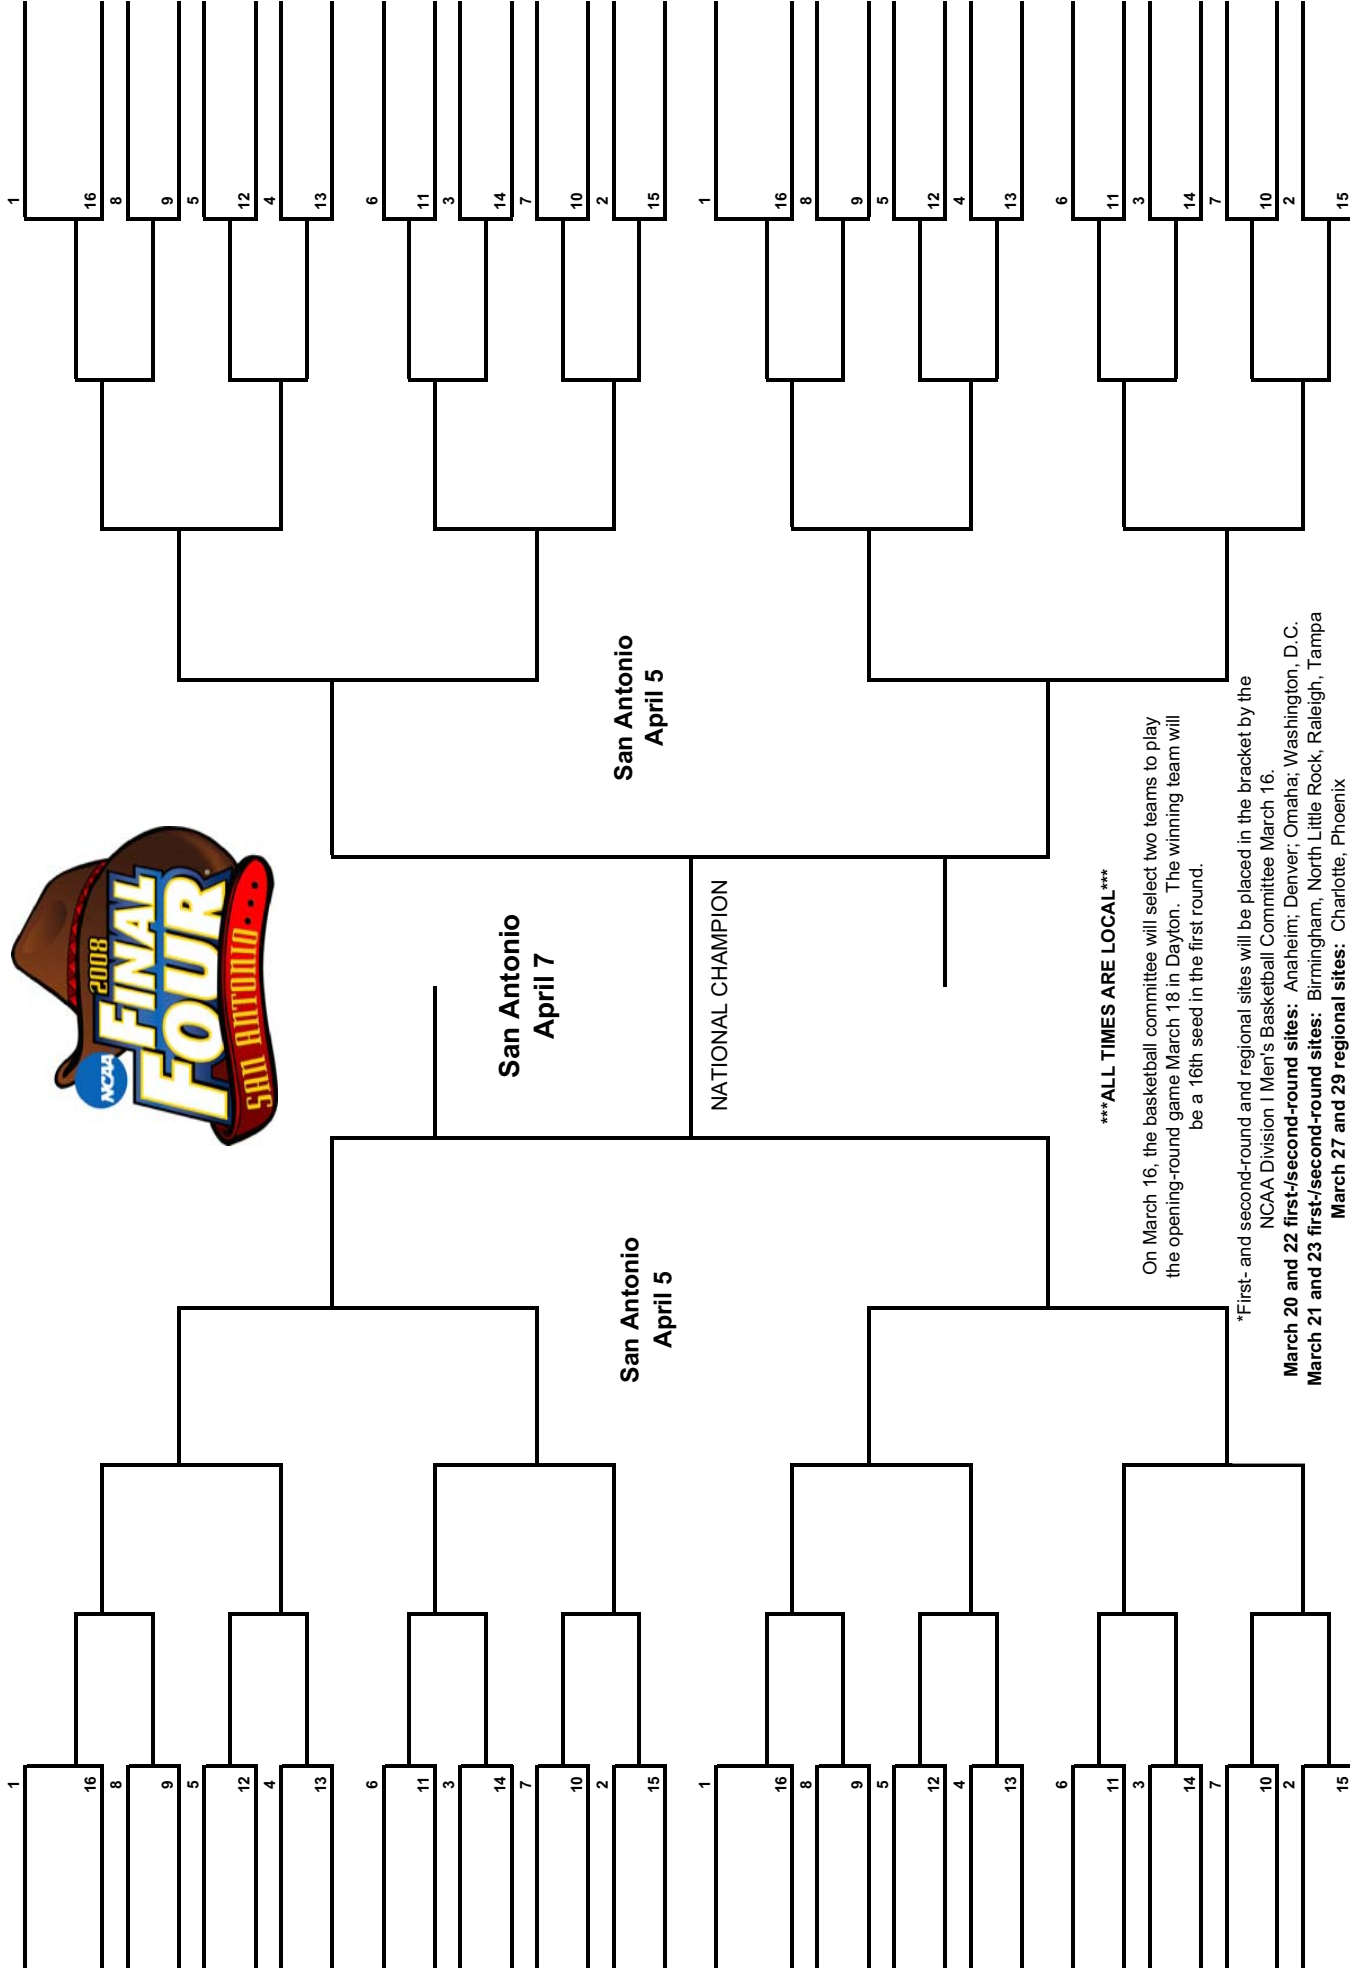

2008 NCAA Division I Men's Basketball Championship

First Round*   Second Round*   Regionals   National Semifinals   National Championship   National Semifinals   Regionals   Second Round*   First Round*