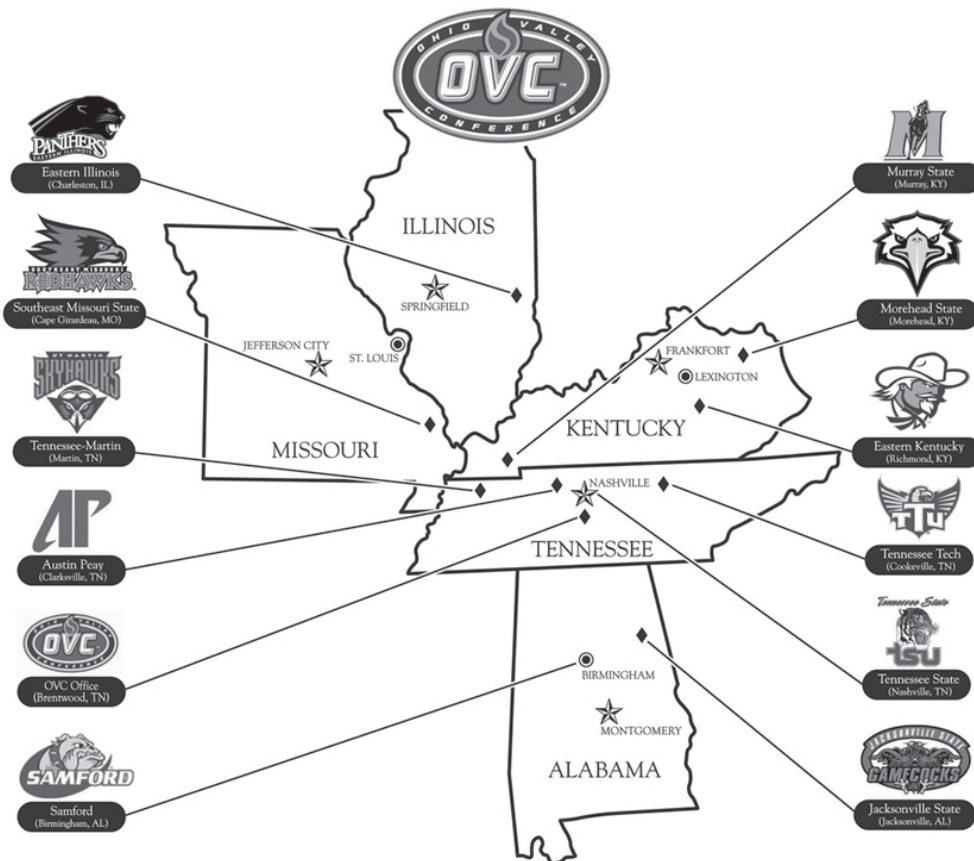

The Ohio Valley Conference sponsors the following sports: baseball, basketball, cross country, football, golf, tennis and track for men, and basketball, cross country, golf, soccer, softball, tennis, track and volleyball for women. In addition, the OVC also sponsors the combined men's and women's sport of rifle.

Now entering its sixth decade of competition, the Ohio Valley Conference has grown significantly from its humble beginnings while increasing the number of athletics opportunities it provides for students. In addition to newest members Jacksonville State University and Samford University, other current league representatives include charter members Eastern Kentucky University, Morehead State University and Murray State University, along with Austin Peay State University, Eastern Illinois University, Southeast Missouri State University, Tennessee State University, Tennessee Technological University and the University of Tennessee at Martin.

A LOOK AT THE OVC